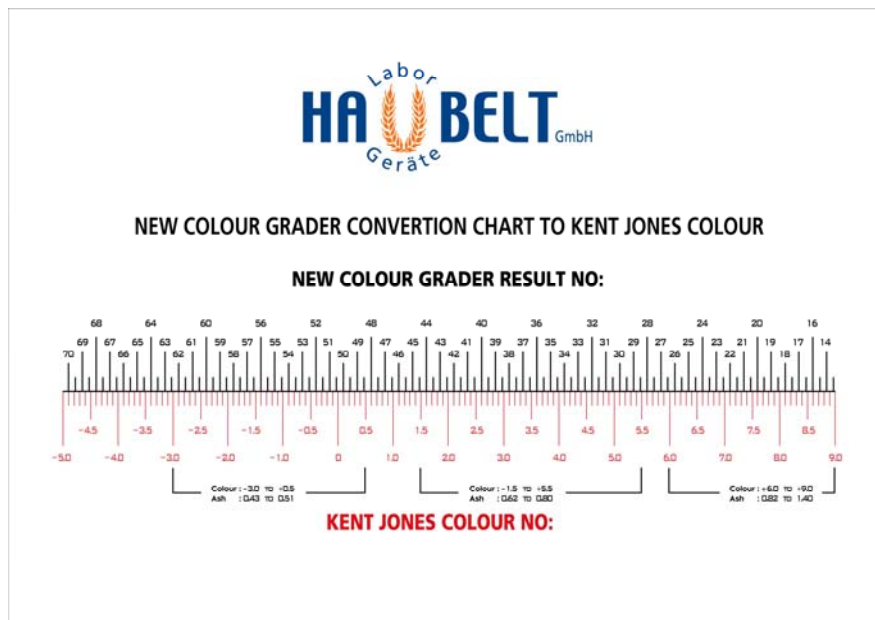

## Flourgraph E 5 Colour Grader

**Measures the whiteness of flour to calculate via ruler into KENT JONES COLOUR number and ash proportion**